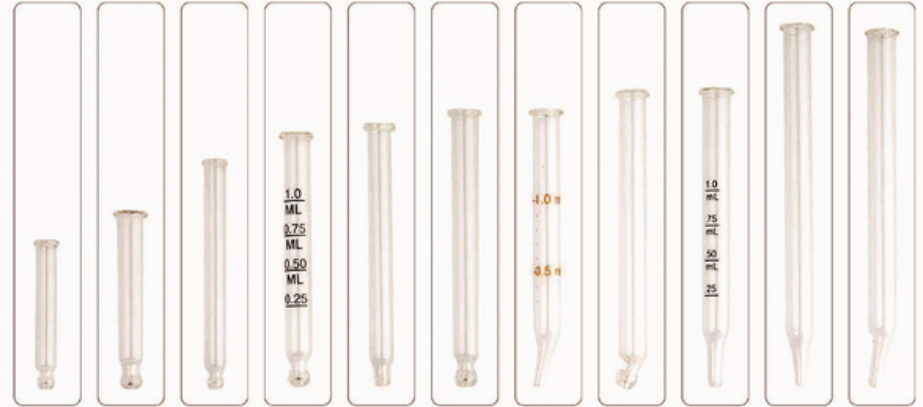

B

C

D

20/400

24/410

24/410

GLASS PROPERTIES

BULB