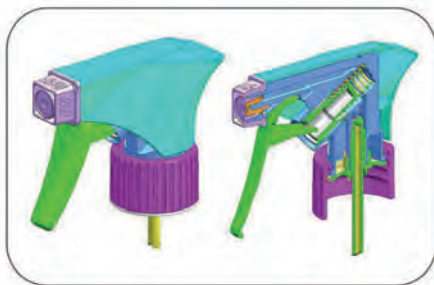

NEW ITEMS INCOMING

CP TS-50