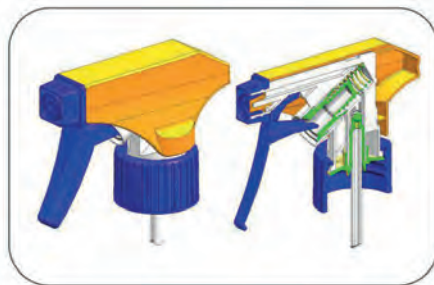

CLASSIC TRIGGER SPRAYER

- **Size:** 28/400, 28/410, 28/415
- **Colour:** Can be customised
- **Discharge Rate:** 0.9 – 1.1cc
- **Use:** For high-viscous chemicals
- **Handle:** Wide handle
- **Nozzle Type:** Spray/Stream; Spray/Spray; Foam
- **Spring:** 316 Stainless Steel, Strong chemical resistance

NEW ITEMS INCOMING

CP TS-51