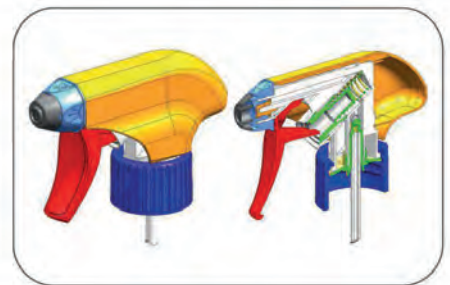

CLASSIC TRIGGER SPRAYER

- **Size:** 28/400, 28/410, 28/415
- **Colour:** Can be customised
- **Discharge Rate:** 0.9 – 1.1cc
- **Use:** For high-viscous chemicals
- **Handle:** Wide handle
- **Nozzle Type:** Spray/Stream; Spray/Spray; Foam
- **Spring:** 316 Stainless Steel, Strong chemical resistance

NEW ITEMS INCOMING

CP TS-52